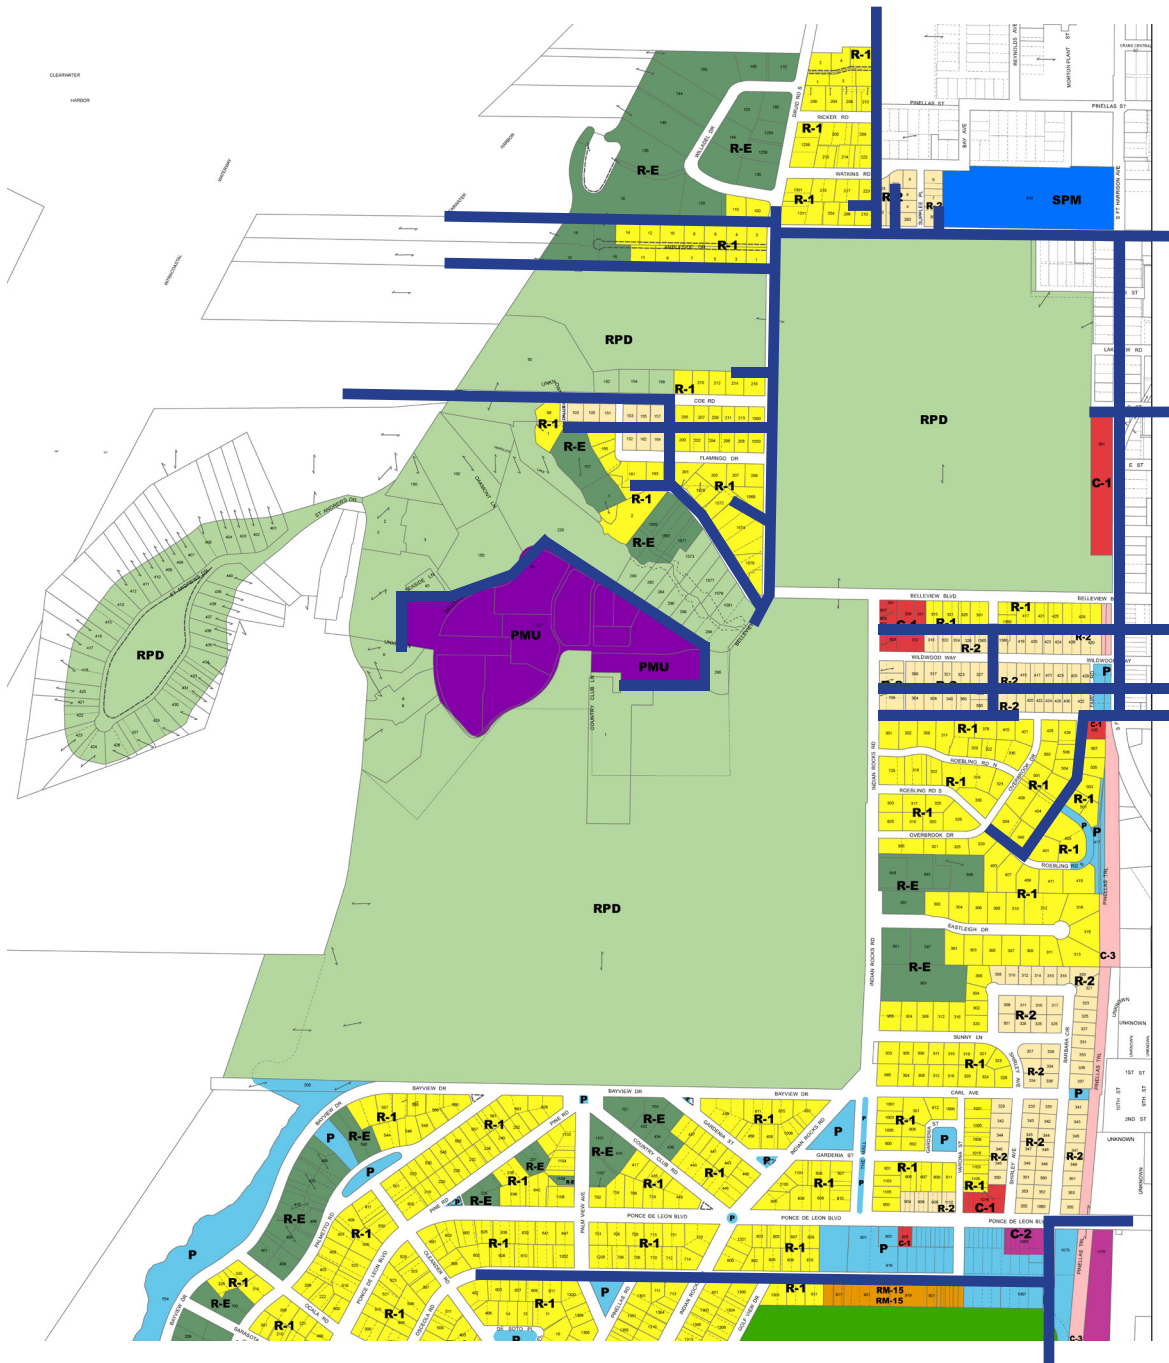

DUKE ENERGY TREE TRIMMING

FEBRUARY/MARCH, 2019

More information at www.duke-energy.com/trees

Duke Energy will soon begin maintenance tree work along electric lines in Belleair in order to reduce the risk of power outages in the area. The blue lines on the above map show the approximate areas where trimming will occur.

The tree crews will be cleaning up all debris associated with maintenance activities. As a reminder, debris resulting from storm damage or other events unrelated to maintenance activities is the responsibility of the homeowners.

Part of the pruning activity will occur on lateral lines, some of which will require climbing in rear lot areas.

Affected residents will be provided with notification from Duke Energy prior to planned trimming events. For more information, please contact Nick Esposito from Duke Energy Florida at (727) 562-7412 or (727) 249-9881.