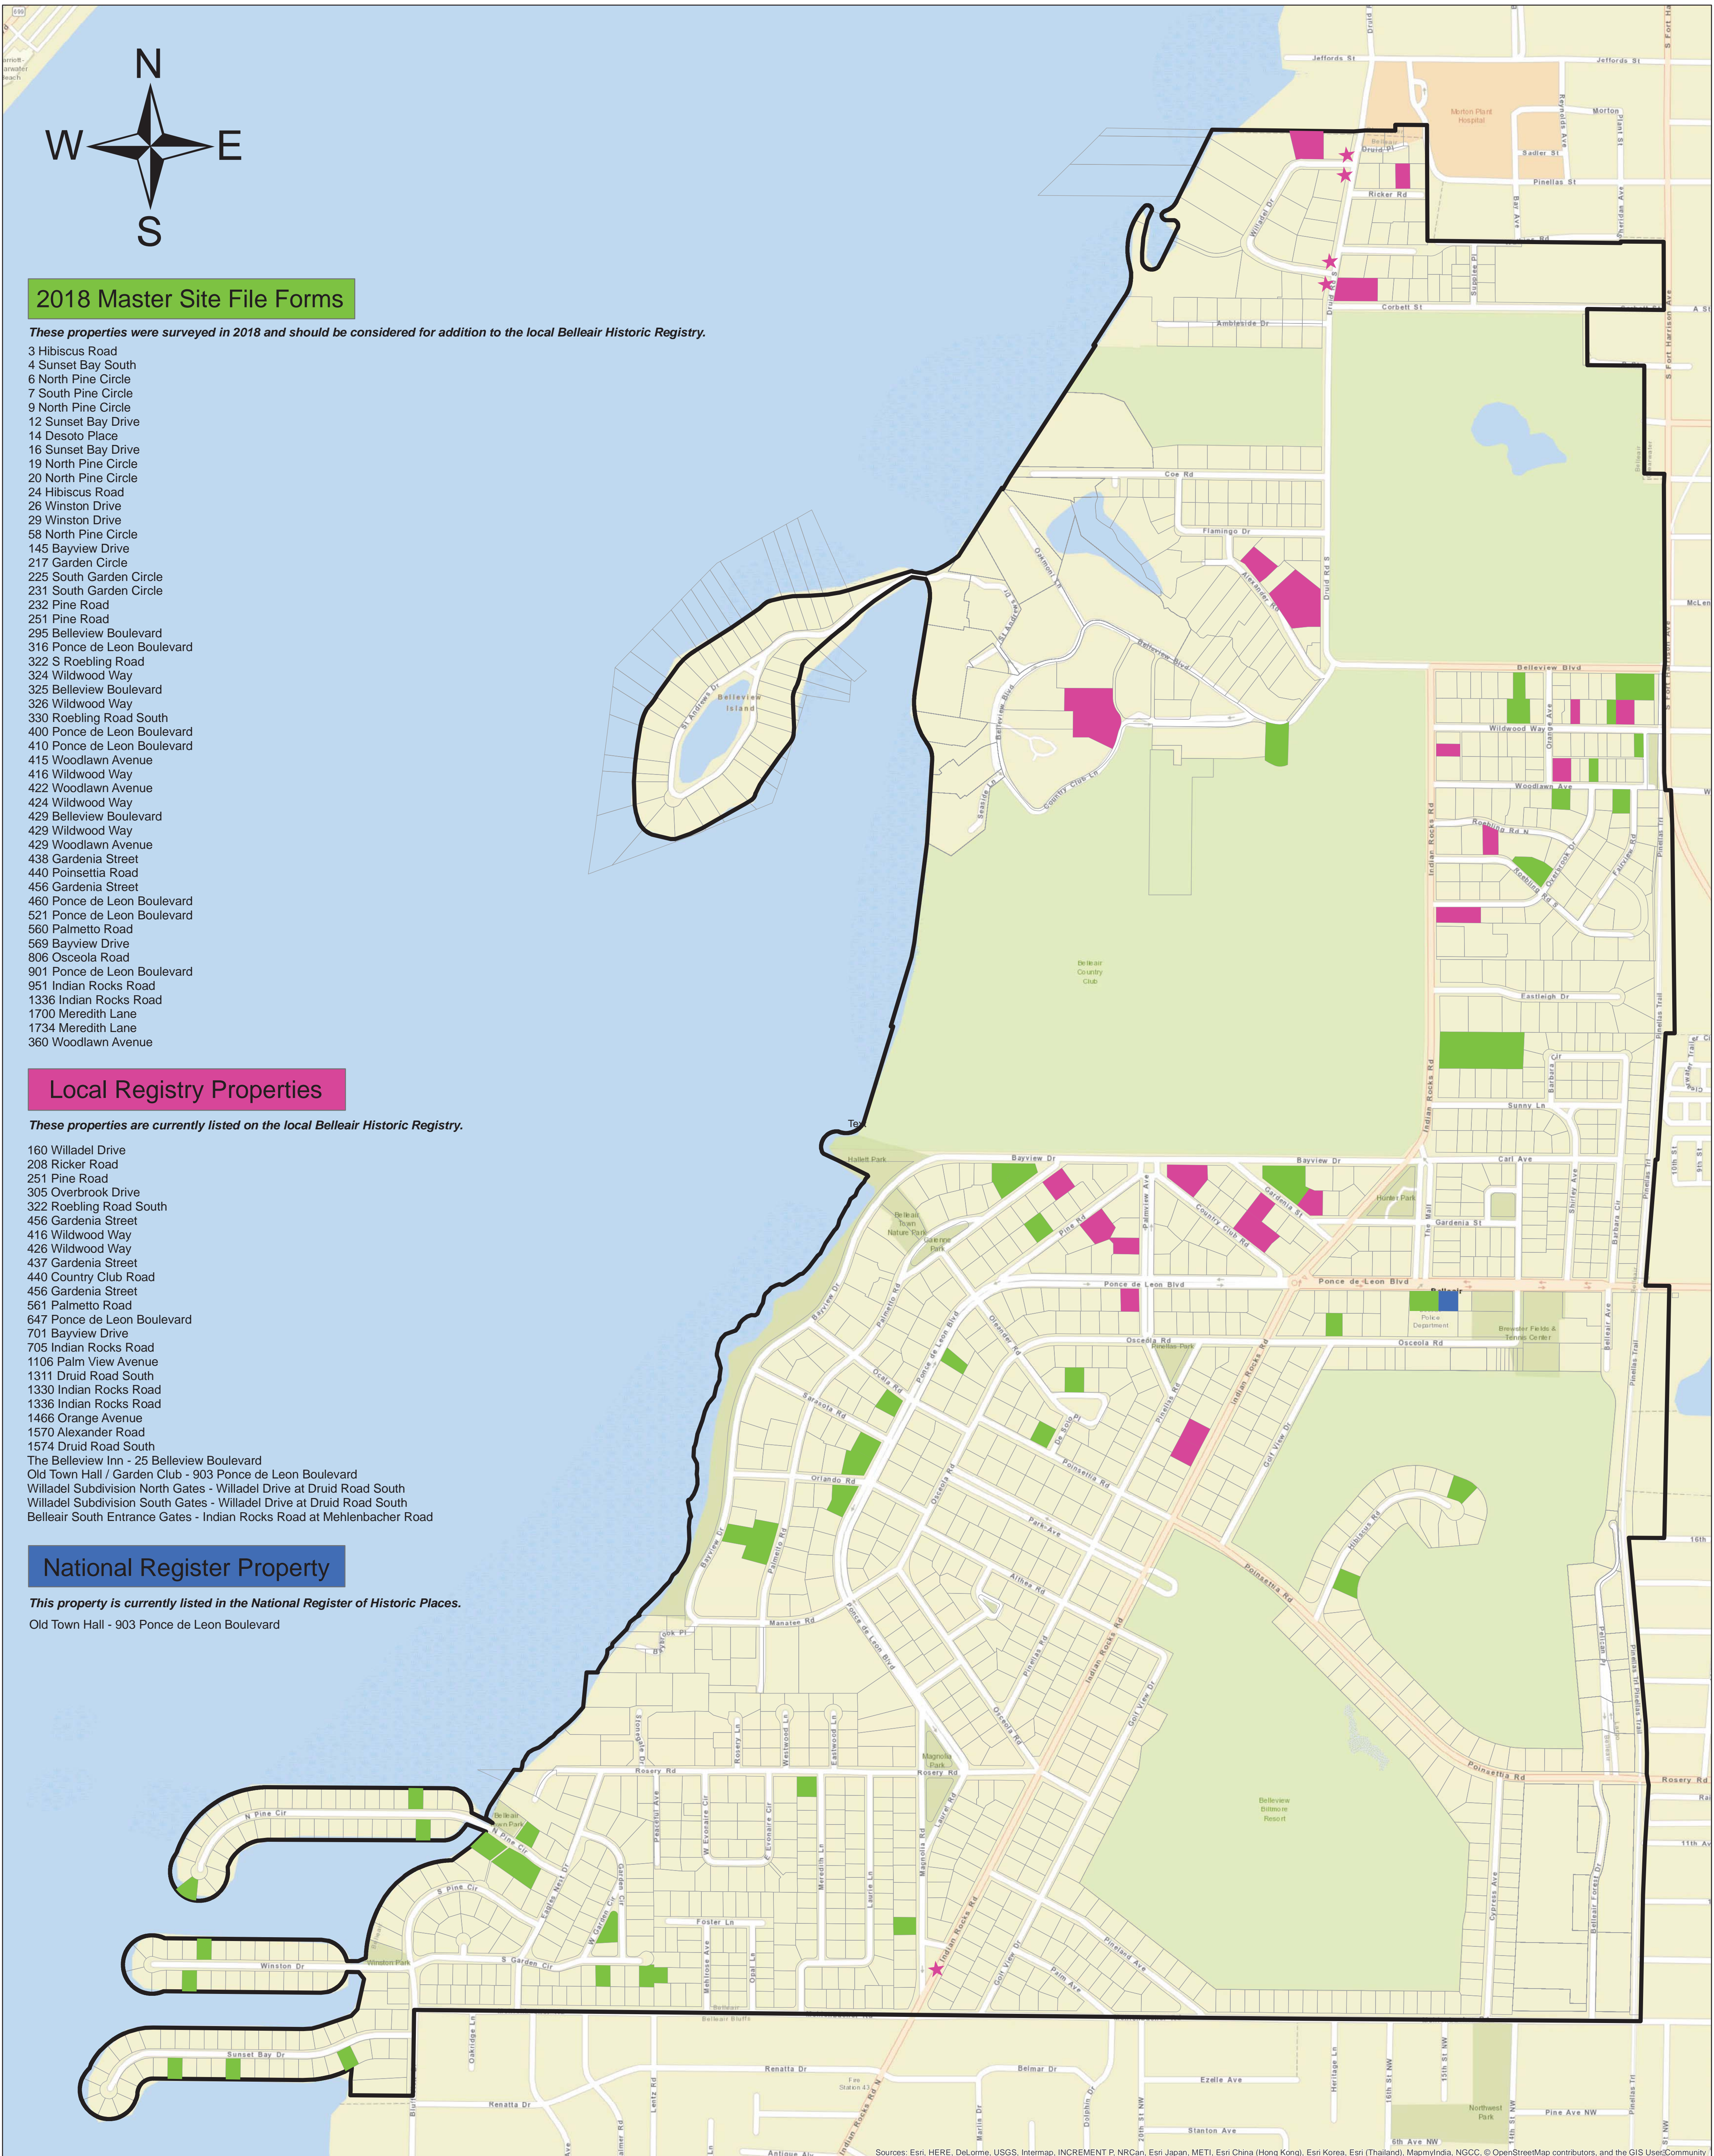

Belleair Historic Properties

Legend

- National Register Properties
- 2018 Master Site Survey Forms
- Local Registry Properties
- Belleair Boundary